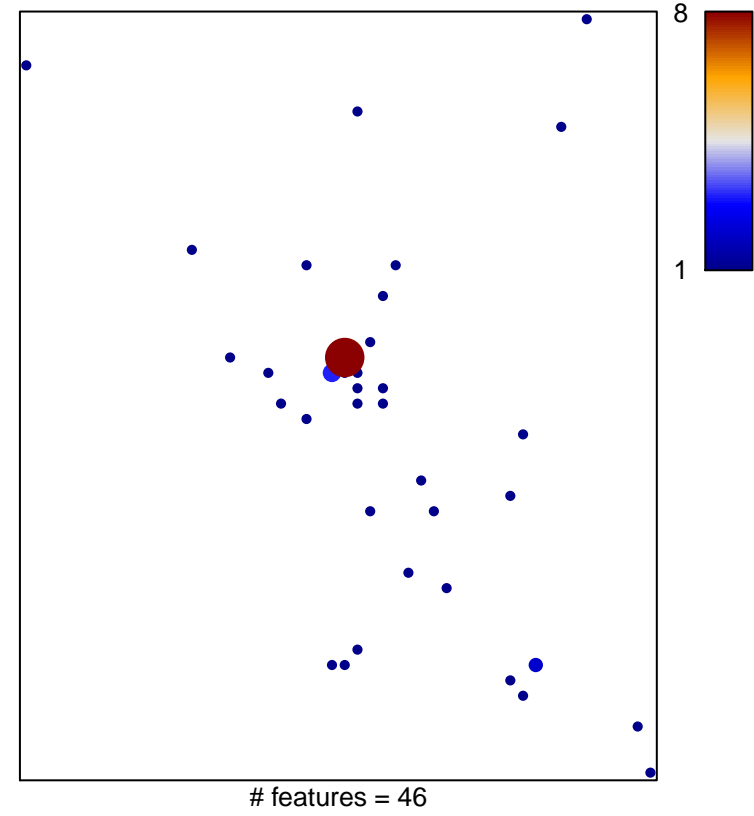

REACTOME_VOLTAGE_GATED_POTASSIUM_CHANNELS

■ on
■ -
□ off

REACTOME_VOLTAGE_GATED_POTASSIUM_CHANNELS