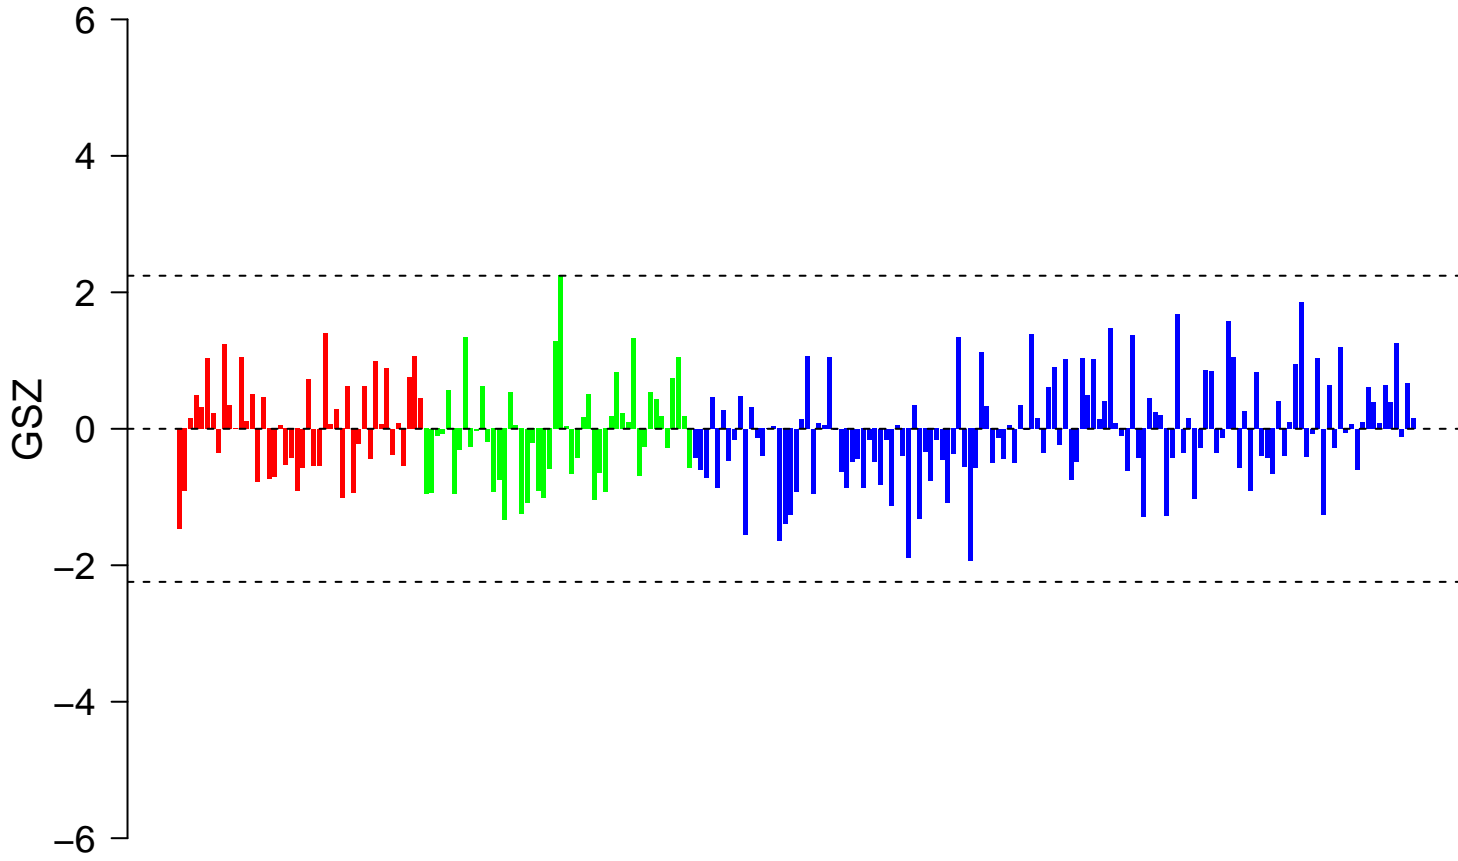

REACTOME_VOLTAGE_GATED_POTASSIUM_CHANNELS

■ on
■ -
□ off

REACTOME_VOLTAGE_GATED_POTASSIUM_CHANNELS